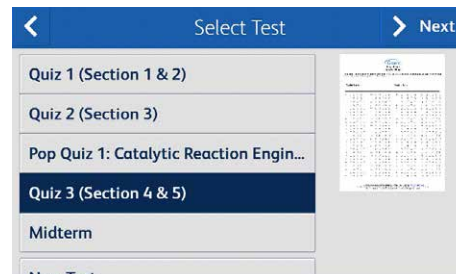

Print or scan.

Print answer sheets for distribution to students or scan completed answer sheets and answer key to the service for auto-grading.