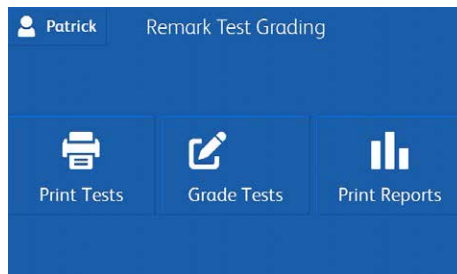

Collect answer sheets and scan

Collect and scan.

Grade and manage

Review.

An easier way to make the grade.

Connect to Gravic's powerful Remark Test Grading Service from your MFP to print bubble tests for your class. Scan completed answer sheets for instant results and report summaries. Faster grading means faster feedback for your students.

With our app, your Gravic[®] Remark[®] subscription reaches its full potential.

Connect for
Remark[®] Test Grading

With the Connect App for Remark Test Grading, you can offload test grading to your workplace assistant. You'll get faster—nearly instant—results, fewer errors and the ability to simplify many of the workflows associated with your Gravic subscription.