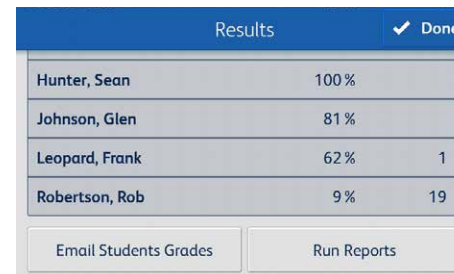

Instant results.

Print or email student grades and generate report summaries.

Your workplace assistant is ready and waiting.

Streamline workflows and tame complex processes in any office setting with Xerox® ConnectKey® Technology-enabled devices and apps for your workplace assistant.

Available for use in K-12 and Higher Education in the U.S. and Canada.

K-12 and
Higher Education

Find out more at www.parmetech.com or sales@parmetech.com

©2018 Xerox Corporation. All rights reserved. Xerox®, Xerox and Design® and ConnectKey® are trademarks of Xerox Corporation in the United States and/or other countries. 09/18 MILPA-164 BR25209 LNTS: SO1FS-35UA