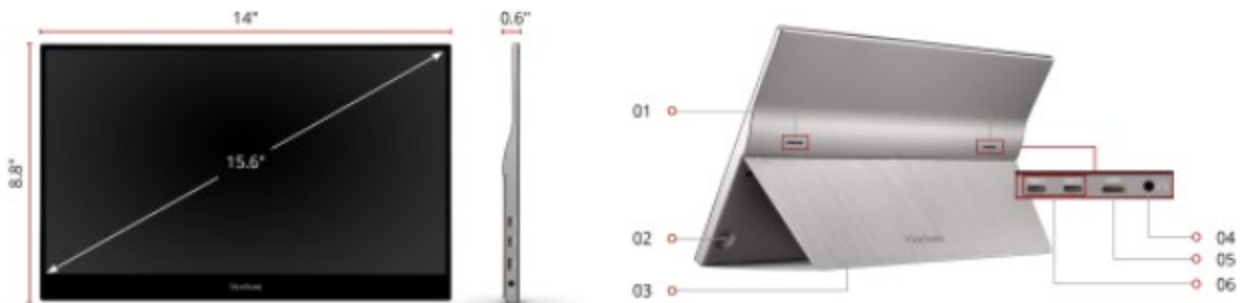

1. INTERNAL SPEAKERS
2. POWER BUTTON / TOGGLE SWITCH
3. BUILT-IN STAND
4. AUDIO OUT
5. MINI HDMI
6. USB TYPE C (x2)

DISPLAY

Display Size (in):	15.6
Viewable Area (in):	15.6
Panel Type:	IPS
Resolution:	1920 x 1080
Resolution Type:	Full HD (1920x1080)
Static Contrast Ratio:	800:1
Dynamic Contrast Ratio:	50,000,000:1
Light Source:	LED
Brightness:	2350 cd/m2
Colors:	262K
Color Space Support:	6 bit
Aspect Ratio:	16:9
Response Time (Typical GTG):	14ms
Response Time (GTG w/OD):	6.5ms
Viewing Angles:	178° horizontal, 178° vertical
Backlight Life (Hours):	30,000
Panel Surface:	Glossy, Hardness (6H)