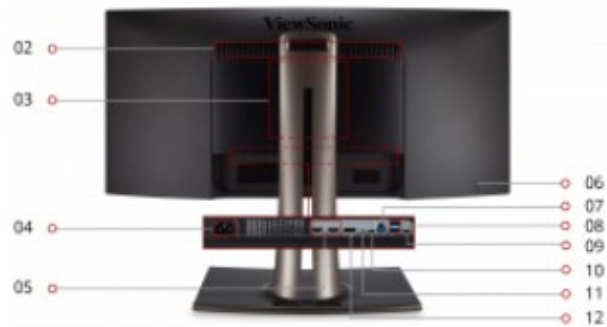

*Percentages are calculated by using the specifications as provided by the panel makers, and have been rounded to the nearest integer. Actual values may vary by 1% depending on the color mode used.